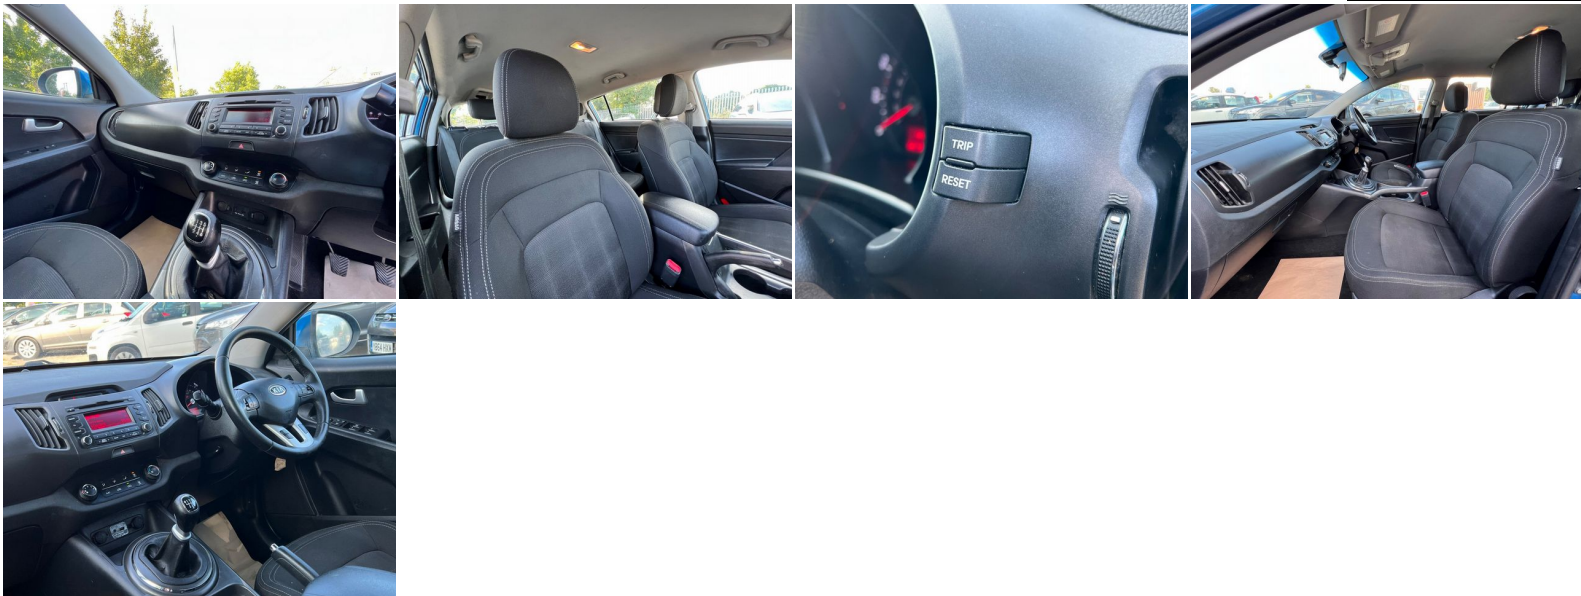

Kia Sportage

1.7 CRDi EcoDynamics 1 2WD Euro 5 (s/s) 5dr
 +++LONG MOT+SERVICE HISTORY+++

SOLD

2012

DIESEL

MANUAL

BLUE

106,600 MILES

1,685CC

DESCRIPTION

FULLY HPI CHECKED, MOT TILL 06/10/2023, 2 KEEPERS, SERVICE HISTORY, NATIONWIDE DELIVERY CAN BE ARRANGED, EXTENDED 24 MONTHS WARRANTY AVAILABLE, QUICK DECISION FINANCE AVAILABLE WITH ZERO DEPOSIT OPTION, LOVELY TO DRIVE AND FIRST TO SEE WILL BUY

SOME FEATURES

- ✓ 12V Power Socket - Front Centre Console x2
- ✓ 12V Power Socket - Luggage Compartment
- ✓ 16in Alloy Wheels
- ✓ 3 x Passenger Assist Grips
- ✓ 6-Speaker System
- ✓ 60-40 Split Folding 2nd Row Seats
- ✓ ABS - Anti Lock Braking System
- ✓ Adaptive Brake Lights
- ✓ Air Conditioning
- ✓ Air Filter
- ✓ Airbags - Driver
- ✓ Airbags - Front Side
- ✓ Airbags - Passenger
- ✓ Airbags - Side
- ✓ Airbags - Twin Curtain
- ✓ Alarm System
- ✓ All-Round Height Adjustable Head Rests
- ✓ Ambient Light - Front Centre Console Tray Illumination
- ✓ Armrest - Centre Console with Storage
- ✓ Armrest - Front
- ✓ Bluetooth with Music Streaming
- ✓ Bluetooth with Voice Recognition
- ✓ Body Coloured Door Mirrors
- ✓ Body Coloured Exterior Door Handles
- ✓ Body Coloured Side Sill Mouldings
- ✓ Centre Console Storage
- ✓ Child Safety Rear Door Locks
- ✓ Chrome Front Grille Surround
- ✓ Coat Hooks - Rear
- ✓ Cornering Lights
- ✓ Cruise Control
- ✓ Cupholders - Centre Console x2
- ✓ Cupholders - Rear
- ✓ DBC - Downhill Brake Control
- ✓ Deadlocks
- ✓ Drivers Seat Height Adjuster
- ✓ EBD - Electronic Brakeforce Distribution
- ✓ EcoDynamics Badge
- ✓ Electric Windows - Front and Rear
- ✓ Electrically Adjustable and Heated Door Mirrors
- ✓ Emergency Stop Signalling - ESS