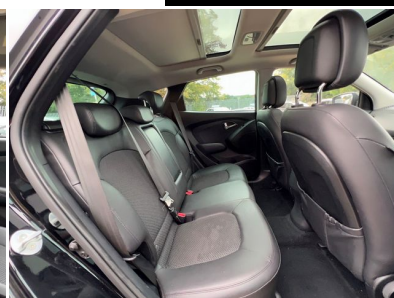

SOLD

Hyundai ix35

1.7 CRDi Premium Euro 5 (s/s) 5dr
+++LONG MOT+FULL HISTORY+++

BUYING FROM IMPERIAL MADE SIMPLE

07388141750
imperialmotorgroup.co.uk

Choose your Vehicle | Virtual Appointments | Complete Your Transaction | Click & Collect or Home Delivery

THE CHEAPEST CARS IN UK

Home delivery.

Buy it your way, and we'll come to you.

IMG NEWBURY

VISA | Apple Pay | Mastercard | Maestro | VISA Electron

WE ACCEPT PAYMENT USING ALL MAJOR CREDIT & DEBIT CARDS

SAME DAY RIDE AWAY

even with Finance & Part Exchange!

AVAILABLE ON MOST CARS

2013

DIESEL

MANUAL

BLACK

112,000 MILES

1,685CC

DESCRIPTION

EXCELLENT CONDITION, FULLY HPI CHECKED, MOT TILL 07/09/2023, 1 KEEPER, 2 KEYS SUPPLIED, FULL SERVICE HISTORY UP TO DATE, NATIONWIDE DELIVERY CAN BE ARRANGED, EXTENDED 24 MONTHS WARRANTY AVAILABLE, QUICK DECISION FINANCE AVAILABLE WITH ZERO DEPOSIT OPTION, LOVELY TO DRIVE AND FIRST TO SEE WILL BUY

SOME FEATURES

- ✓ 12V Power Outlet
- ✓ 18in Alloy Wheels
- ✓ ABS - Anti-Lock Brake System
- ✓ Airbags - Driver
- ✓ Airbags - Front Passenger
- ✓ Airbags - Front Side
- ✓ Airbags - full length curtain
- ✓ Alarm
- ✓ Armrest - Front Centre with Storage Compartment
- ✓ Armrest - Rear Centre
- ✓ Automatic Dimming Rear View Mirror with Compass
- ✓ BAS - Brake Assist System
- ✓ Bluetooth Connectivity with Voice Recognition
- ✓ Childproof Rear Door Locks
- ✓ Climate Control - Dual Zone with Humidity Sensor and Ioniser
- ✓ Cruise Control
- ✓ Daytime Running Lights - LED
- ✓ DBC - Downhill Brake Control
- ✓ Deadlocks
- ✓ Door Handles - Chrome Effect - Exterior
- ✓ Door Mirrors - Electric Heated and Folding
- ✓ Driver Seat Height Adjustment
- ✓ Drivers Side Safety Window with Anti Trap Function
- ✓ EBD - Electronic Brake Force Distribution
- ✓ Eco Drive Indicator
- ✓ Electric Windows - Front and Rear
- ✓ ESP - Electronic Stability Programme
- ✓ ESS - Emergency Stop Signal
- ✓ Front Fog Lights
- ✓ Front Seat Back Pockets
- ✓ Glove Compartment with Cooling Function
- ✓ HAC - Hill-Start Assist Control
- ✓ Head Restraints - Active Front
- ✓ Headlights - Automatic
- ✓ Headlights - Bi-Xenon with Auto Levelling
- ✓ Headlights - Follow Me Home Function