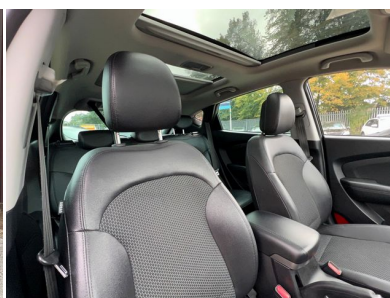

SOLD

Hyundai ix35

1.7 CRDi Premium Euro 5 (s/s) 5dr
+++LONG MOT+FULL HISTORY+++

BUYING FROM IMPERIAL MADE SIMPLE

07388141750
imperialmotorgroup.co.uk

Choose your Vehicle | Virtual Appointments | Complete Your Transaction | Click & Collect or Home Delivery

THE CHEAPEST CARS IN UK

Home delivery.

Buy it your way, and we'll come to you.

IMG NEWBURY

VISA | Apple Pay | Mastercard | Maestro | VISA Electron

WE ACCEPT PAYMENT USING ALL MAJOR CREDIT & DEBIT CARDS

SAME DAY RIDE AWAY

even with Finance & Part Exchange!

AVAILABLE ON MOST CARS

2013

DIESEL

MANUAL

BLACK

112,000 MILES

1,685CC

DESCRIPTION

EXCELLENT CONDITION, FULLY HPI CHECKED, MOT TILL 07/09/2023, 1 KEEPER, 2 KEYS SUPPLIED, FULL SERVICE HISTORY UP TO DATE, NATIONWIDE DELIVERY CAN BE ARRANGED, EXTENDED 24 MONTHS WARRANTY AVAILABLE, QUICK DECISION FINANCE AVAILABLE WITH ZERO DEPOSIT OPTION, LOVELY TO DRIVE AND FIRST TO SEE WILL BUY

SOME FEATURES

- ✓ 12V Power Outlet
- ✓ 18in Alloy Wheels
- ✓ ABS - Anti-Lock Brake System
- ✓ Airbags - Driver
- ✓ Airbags - Front Passenger
- ✓ Airbags - Front Side
- ✓ Airbags - full length curtain
- ✓ Alarm
- ✓ Armrest - Front Centre with Storage Compartment
- ✓ Armrest - Rear Centre
- ✓ Automatic Dimming Rear View Mirror with Compass
- ✓ BAS - Brake Assist System
- ✓ Bluetooth Connectivity with Voice Recognition
- ✓ Childproof Rear Door Locks
- ✓ Climate Control - Dual Zone with Humidity Sensor and Ioniser
- ✓ Cruise Control
- ✓ Daytime Running Lights - LED
- ✓ DBC - Downhill Brake Control
- ✓ Deadlocks
- ✓ Door Handles - Chrome Effect - Exterior
- ✓ Door Mirrors - Electric Heated and Folding
- ✓ Driver Seat Height Adjustment
- ✓ Drivers Side Safety Window with Anti Trap Function
- ✓ EBD - Electronic Brake Force Distribution
- ✓ Eco Drive Indicator
- ✓ Electric Windows - Front and Rear
- ✓ ESP - Electronic Stability Programme
- ✓ ESS - Emergency Stop Signal
- ✓ Front Fog Lights
- ✓ Front Seat Back Pockets
- ✓ Glove Compartment with Cooling Function
- ✓ HAC - Hill-Start Assist Control
- ✓ Head Restraints - Active Front
- ✓ Headlights - Automatic
- ✓ Headlights - Bi-Xenon with Auto Levelling
- ✓ Headlights - Follow Me Home Function