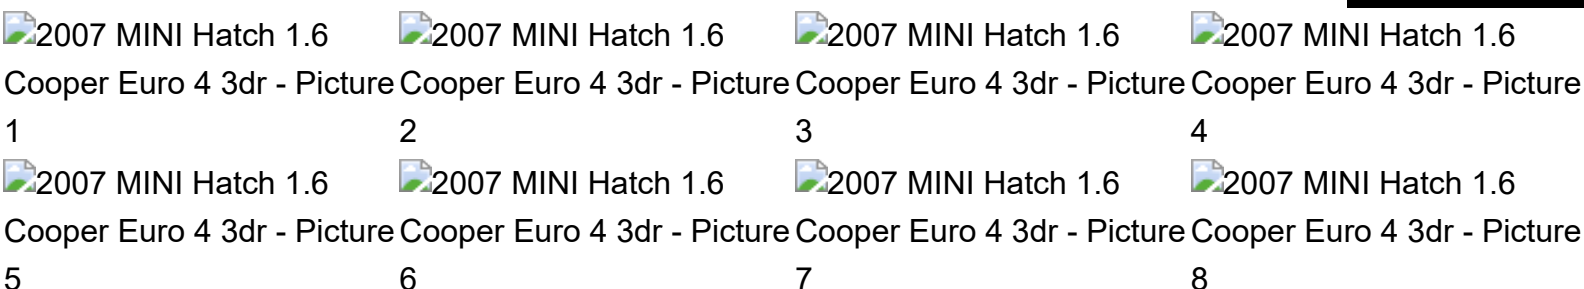

MINI Hatch

1.6 Cooper Euro 4 3dr
 +++NEW MOT+++

SOLD

2007

PETROL

MANUAL

WHITE

82,400 MILES

1,598CC

DESCRIPTION

FULLY HPI CHECKED, NEW 1 YEAR MOT, 2 KEYS SUPPLIED, NATIONWIDE DELIVERY CAN BE ARRANGED, NATIONWIDE WARRANTY CAN BE ARRANGED, WE OFFER LOW RATE FINANCE IN UNDER 15 MINUTES WITH ZERO DEPOSIT OPTION, LOVELY TO DRIVE AND FIRST TO SEE WILL BUY, PX WELCOME

SOME FEATURES

- ✓ 12V Power Outlet Front
- ✓ 15in 5 star Spooler Light Alloy Wheels
- ✓ 17in Crown Spoke Light Alloy Wheels
- ✓ 17in Crown Spoke Light Alloy Wheels & RunFlat Tyres
- ✓ 2Spoke Steering Wheel
- ✓ 3Spoke Sports Leather Steering Wheel & gear knob
- ✓ 3Spoke Sports Leather Steering Wheel & gearknob when with Bluetooth prep
- ✓ 6 Speakers
- ✓ Additional Silver Decor rings - with interior trim
- ✓ Additional Silver Decor rings- with interior trim & Leather
- ✓ Additional Silver Decor rings- with Leather
- ✓ Alloy Wheels painted White
- ✓ Black roof
- ✓ Black Roof & Mirror Caps
- ✓ Body colour lip spoiler
- ✓ Body colour roof & door mirrors
- ✓ Chrome Line Exterior
- ✓ Delete COOPER badge
- ✓ Door sill finishers with Cooper badge
- ✓ Fine White Silver Interior Trim
- ✓ Front Foglights
- ✓ Front Sports Seats
- ✓ Gear & selector & handbrake- artificial Leather
- ✓ Interior Lights Pack- Cooper & Cooper S
- ✓ Interior World - Gotham Grey
- ✓ Interior world- Carbon Black
- ✓ Interior world- Redwood Red
- ✓ Interior world- Tuscan Beige
- ✓ Leather Cloth mix- Cloth & Ray Leather- Cream White
- ✓ Manual Air Conditioning with cooled glovebox
- ✓ MINI Mobility System
- ✓ No smoker Package
- ✓ Piano Black Interior Trim
- ✓ Piano Black Interior Trim with Gravity & Lounge Leather
- ✓ Radio BOOST & single slot CD
- ✓ Storage compartment Pack- Cooper S
- ✓ Voice Control System when with Bluetooth
- ✓ White Indicator Lights
- ✓ White roof & mirror caps